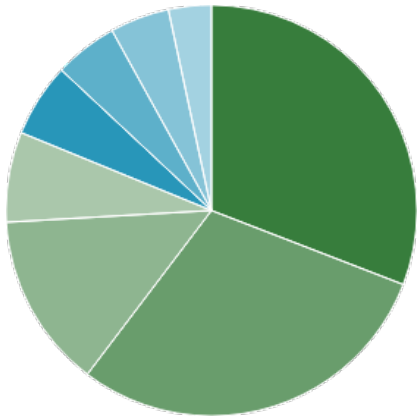

The Best Korean Drama of 2015 ...

The Best Korean Drama of 2015 (The Final Round)

Total Votes

52,362

	COUNT	PERCENT COUNTRY	PERCENT OVERALL
■ Healer (KBS2)	16,159	30.86%	30.86%
■ Scholar Who Walks the Night (MBC)	15,426	29.46%	29.46%
■ Kill Me, Heal Me (MBC)	7,211	13.77%	13.77%
■ Yong Pal (SBS)	3,709	7.08%	7.08%
■ She Was Pretty (MBC)	3,034	5.79%	5.79%
■ Oh My Ghost (tvN)	2,616	5%	5%
■ The Girl Who Can See Smells (SBS)	2,447	4.67%	4.67%
■ Pinocchio (SBS)	1,760	3.36%	3.36%