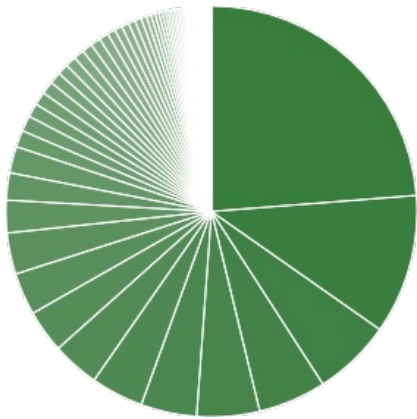

The Best Korean Drama of 2013 ...

The Best Korean Drama of 2013 (The Nomination Round)

Total Votes
363,054

	COUNT	PERCENT	
		COUNTRY	OVERALL
■ The Heirs (SBS)	86,254	23.76%	23.76%
■ The Master's Sun (SBS)	39,845	10.97%	10.97%
■ I Hear Your Voice (SBS)	22,300	6.14%	6.14%
■ Secret (KBS2)	19,436	5.35%	5.35%
■ I Miss You (MBC)	17,866	4.92%	4.92%
■ Cheongdamdong Alice (SBS)	15,951	4.39%	4.39%
■ Two Weeks (MBC)	15,005	4.13%	4.13%
■ Good Doctor (KBS2)	13,503	3.72%	3.72%
■ Jang Ok Jung (SBS)	12,197	3.36%	3.36%
■ Flower Boy Next Door (tvN)	12,078	3.33%	3.33%
■ That Winter, The Wind Blows (SBS)	11,790	3.25%	3.25%
■ KangChi, The Beginning / Gu Family Book (MBC)	9,267	2.55%	2.55%
■ School 2013 (KBS2)	7,755	2.14%	2.14%
■ Marry Him If You Dare (KBS2)	7,591	2.09%	2.09%
■ Monstar (Mnet & tvN)	4,760	1.31%	1.31%
■ Who Are You? (tvN)	4,494	1.24%	1.24%
■ When a Man Falls in Love (MBC)	3,923	1.08%	1.08%
■ Scandal : a Shocking and Wrongful Incident (MBC)	3,791	1.04%	1.04%
■ Answer Me 1994 (tvN)	3,630	1%	1%
■ Nine: 9 Times Time Travel (tvN)	3,385	0.93%	0.93%
■ Incarnation of Money (SBS)	3,124	0.86%	0.86%
■ Shark (KBS2)	3,067	0.84%	0.84%
■ Her Legend (JTBC)	2,977	0.82%	0.82%
■ Lee Soon Shin is the Best (KBS2)	2,973	0.82%	0.82%
■ Level 7 Civil Servant (MBC)	2,852	0.79%	0.79%
■ My Daughter Seo Yeong (KBS2)	2,680	0.74%	0.74%
■ The Suspicious Housekeeper (SBS)	2,296	0.63%	0.63%
■ Cruel City (JTBC)	2,179	0.6%	0.6%
■ Medical Top Team (MBC)	2,115	0.58%	0.58%
■ IRIS 2 (KBS2)	1,929	0.53%	0.53%
■ Dating Agency: Cyrano (tvN)	1,848	0.51%	0.51%
■ Jung Yi, The Goddess of Fire (MBC)	1,577	0.43%	0.43%
■ 100 Year Legacy (MBC)	1,362	0.38%	0.38%
■ Queen of Ambition (SBS)	1,189	0.33%	0.33%
■ All About My Romance (SBS)	1,089	0.3%	0.3%
■ I Summon You, Gold! (MBC)	966	0.27%	0.27%
■ The Queen's Classroom (MBC)	893	0.25%	0.25%