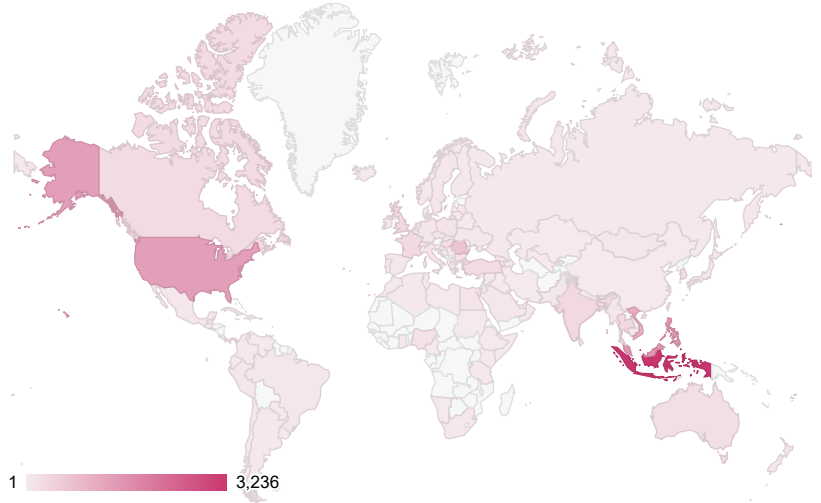

The Best Korean Drama Of 2021 (The Nomination Round)

The Best Korean Drama Of 2021 (The Nomination Round)

	Percent	Vote Count
Hometown Cha-Cha-Cha (tvN)	16.04%	2,533
Mouse (tvN)	9.62%	1,519
Vincenzo (tvN)	6.62%	1,046
Mr. Queen (tvN)	6.27%	991
Hospital Playlist 2 (tvN)	4.99%	786
Taxi Driver (SBS)	3.53%	556
The Devil Judge (tvN)	2.79%	441
True Beauty (tvN)	2.47%	390
My Roommate Is Gumiho (tvN)	2.37%	374
Happiness (tvN)	2.36%	373
Jirisan (tvN)	2.35%	371
One the Woman (SBS)	2.11%	334
Doom at Your Service (tvN)	2.06%	325
The King's Affection (KBS2)	1.93%	305
Dali and Cocky Prince (KBS2)	1.89%	296
Beyond Evil (JTBC)	1.87%	295
Yumi's Cells (tvN)	1.80%	284
The Uncanny Counter (OCN)	1.75%	277
Red Sky (SBS)	1.62%	256
Law School (JTBC)	1.46%	231
The Penthouse 2 (SBS)	1.34%	212
Police University (KBS2)	1.15%	181
Nevertheless (JTBC)	1.13%	176
Mine (tvN)		1/4

	1.11%	176
The Veil (MBC)	1.01%	159
Sisyphus: The Myth (JTBC)	0.99%	157
Bossam: Steal the Fate (MBN)	0.94%	148
Navillera (tvN)	0.91%	144
The Penthouse 3 (SBS)	0.89%	140
River Where the Moon Rises (KBS2)	0.82%	130
Voice 4 (tvN)	0.78%	123
Awaken (tvN)	0.70%	110
Youth of May (KBS2)	0.68%	108
Racket Boys (SBS)	0.67%	106
Run On (JTBC)	0.66%	105
She Would Never Know (JTBC)	0.65%	102
You Are My Spring (tvN)	0.56%	88
Marriage Lyrics and Divorce Music (CSTV)	0.53%	84
Secret Royal Inspector (KBS2)	0.44%	70
Great Real Estate (KBS2)	0.41%	65
Monthly Magazine Home (JTBC)	0.39%	61
Inspector Koo (JTBC)	0.37%	59
Melancholia (tvN)	0.35%	56
High Class (tvN)	0.35%	56
Undercover (JTBC)	0.35%	55
L.U.C.A.: The Beginning (tvN)	0.34%	54
Hello? It's Me! (KBS2)	0.33%	52
Inspector Joy (tvN)	0.32%	51
Lost (JTBC)	0.30%	48
Oh My Ladylord (MBC)	0.30%	47
Chimera (OCN)	0.29%	46

Most Popular Locations

	Indonesia	3,236
	Malaysia	1,483
	Philippines	1,481
	United States of America	1,333
	Singapore	1,060
	Viet Nam	1,058
	Romania	659
	Thailand	308
	India	305
	United Kingdom	278
	France	275
	Turkey	257

[See all locations](#)