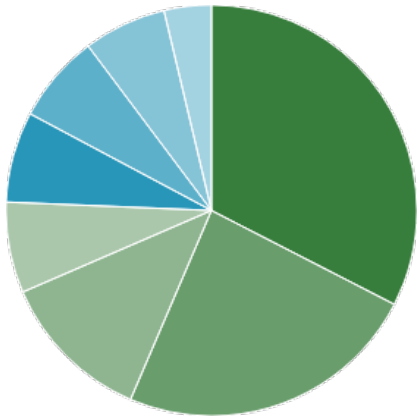

The Best Korean Drama of 2017 ...

The Best Korean Drama of 2017 (The Final Round)

Total Votes

55,424

	COUNT	PERCENT COUNTRY	PERCENT OVERALL
■ Suspicious Partner (SBS)	18,040	32.55%	32.55%
■ The Package (JTBC)	13,241	23.89%	23.89%
■ While You Were Sleeping (SBS)	6,689	12.07%	12.07%
■ Romantic Doctor, Teacher Kim (SBS)	3,960	7.14%	7.14%
■ The Legend of the Blue Sea (SBS)	3,957	7.14%	7.14%
■ Goblin (tvN)	3,861	6.97%	6.97%
■ Criminal Minds (tvN)	3,621	6.53%	6.53%
■ Strong Woman Do Bong Soon (JTBC)	2,055	3.71%	3.71%