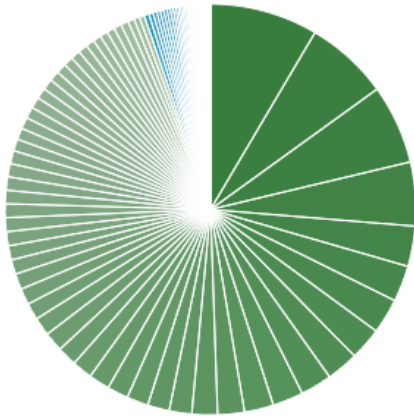

The Best Korean Drama of 2017 ...

The Best Korean Drama of 2017 (The Nomination Round)

Total Votes

63,799

	COUNT	PERCENT	
		COUNTRY	OVERALL
While You Were Sleeping (SBS)	5,418	8.49%	8.49%
Goblin (tvN)	4,177	6.55%	6.55%
The Package (JTBC)	3,980	6.24%	6.24%
Strong Woman Do Bong Soon (JTBC)	3,201	5.02%	5.02%
Suspicious Partner (SBS)	2,024	3.17%	3.17%
The Legend of the Blue Sea (SBS)	1,810	2.84%	2.84%
Criminal Minds (tvN)	1,768	2.77%	2.77%
Romantic Doctor, Teacher Kim (SBS)	1,633	2.56%	2.56%
Seven Day Queen (KBS2)	1,607	2.52%	2.52%
Because This Is My First Life (tvN)	1,584	2.48%	2.48%
Weightlifting Fairy Kim Bok Joo (MBC)	1,539	2.41%	2.41%
Defendant (SBS)	1,462	2.29%	2.29%
Rebel: Thief Who Stole the People (MBC)	1,342	2.1%	2.1%
Hwarang: The Beginning (KBS2)	1,282	2.01%	2.01%
Mad Dog (KBS2)	1,131	1.77%	1.77%
My Secret Romance (OCN)	1,092	1.71%	1.71%
Tunnel (OCN)	1,080	1.69%	1.69%
The Gentlemen of Wolgyesu Tailor Shop (KBS2)	1,061	1.66%	1.66%
Hospital Ship (MBC)	1,053	1.65%	1.65%
Secret Forest (tvN)	1,022	1.6%	1.6%
Ruler: Master of the Mask (MBC)	986	1.55%	1.55%
Temperature of Love (SBS)	975	1.53%	1.53%
Chicago Typewriter (tvN)	921	1.44%	1.44%
Bad Thief, Good Thief (MBC)	842	1.32%	1.32%
Deserving of the Name (tvN)	814	1.28%	1.28%
Voice (OCN)	796	1.25%	1.25%
Third-Rate My Way (KBS2)	725	1.14%	1.14%
Save Me (OCN)	714	1.12%	1.12%
Black (OCN)	704	1.1%	1.1%
Duel (OCN)	699	1.1%	1.1%
Bride of the Water God (tvN)	691	1.08%	1.08%
Father is Strange (KBS2)	675	1.06%	1.06%
Chief Kim (KBS2)	671	1.05%	1.05%
Whisper (SBS)	663	1.04%	1.04%