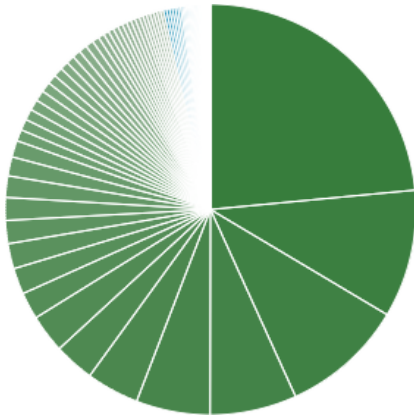

The Best Korean Drama of 2016 ...

The Best Korean Drama of 2016 (The Nomination Round)

Total Votes

230,186

	COUNT	PERCENT	
		COUNTRY	OVERALL
Moon Lovers - Scarlet Heart: Ryeo (SBS)	54,082	23.49%	23.49%
Descendants of the Sun (KBS2)	23,142	10.05%	10.05%
The K2 (tvN)	22,222	9.65%	9.65%
W (MBC)	15,717	6.83%	6.83%
Moonlight Drawn by Clouds (KBS2)	13,397	5.82%	5.82%
Doctors (SBS)	9,545	4.15%	4.15%
Oh My Venus (KBS2)	7,271	3.16%	3.16%
Cinderella and Four Knights (tvN)	6,929	3.01%	3.01%
Let's Fight Ghost (tvN)	4,887	2.12%	2.12%
Jealousy Incarnate (SBS)	4,731	2.06%	2.06%
Uncontrollably Fond (KBS2)	4,561	1.98%	1.98%
Reply 1988 (tvN)	4,189	1.82%	1.82%
Another Miss Oh (tvN)	4,128	1.79%	1.79%
Cheese in the Trap (tvN)	3,888	1.69%	1.69%
Shopping King Louie (MBC)	3,453	1.5%	1.5%
Signal (tvN)	3,006	1.31%	1.31%
Marriage Contract (MBC)	2,083	0.9%	0.9%
On the Way to the Airport (KBS2)	2,021	0.88%	0.88%
Jackpot (SBS)	1,984	0.86%	0.86%
Beautiful Gong Shim (SBS)	1,965	0.85%	0.85%
Remember - War of the Son (SBS)	1,941	0.84%	0.84%
38 Task Force (OCN)	1,818	0.79%	0.79%
Six Flying Dragons (SBS)	1,698	0.74%	0.74%
Beautiful Mind (KBS2)	1,678	0.73%	0.73%
Moorim School (KBS2)	1,522	0.66%	0.66%
Lucky Romance (MBC)	1,507	0.65%	0.65%
Mirror of the Witch (JTBC)	1,490	0.65%	0.65%
Something About 1% (DramaX)	1,474	0.64%	0.64%
Sweet Stranger and Me (KBS2)	1,460	0.63%	0.63%
Please Come Back, Mister (SBS)	1,255	0.55%	0.55%
Go Ho, The Starry Night (SBS)	1,093	0.47%	0.47%
Goodbye Mr. Black (MBC)	977	0.42%	0.42%
Entertainer (SBS)	970	0.42%	0.42%
I Have a Lover (SBS)	924	0.4%	0.4%